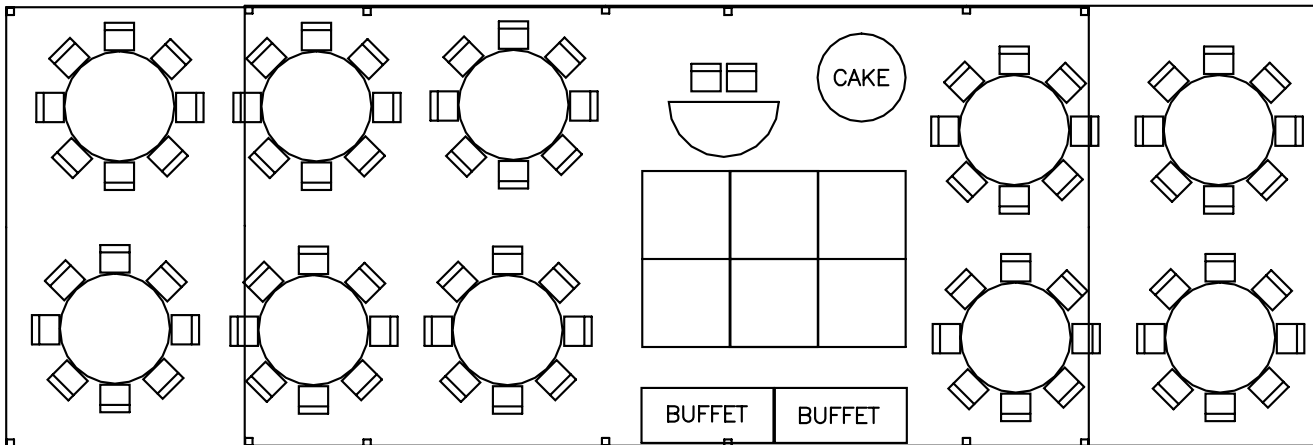

- 20X60 TENT
- 10- 60" Rnd Tables
- 1 - Half Rnd Sweethear table
- 2 - 6 Ft Buffet Tables
- 1 - 48" Rnd Cake Table
- 12X8 Dance Floor
- Seats 82 People

253.473.3300
 4522 South Tacoma Way
 www.americanpartyplace.com